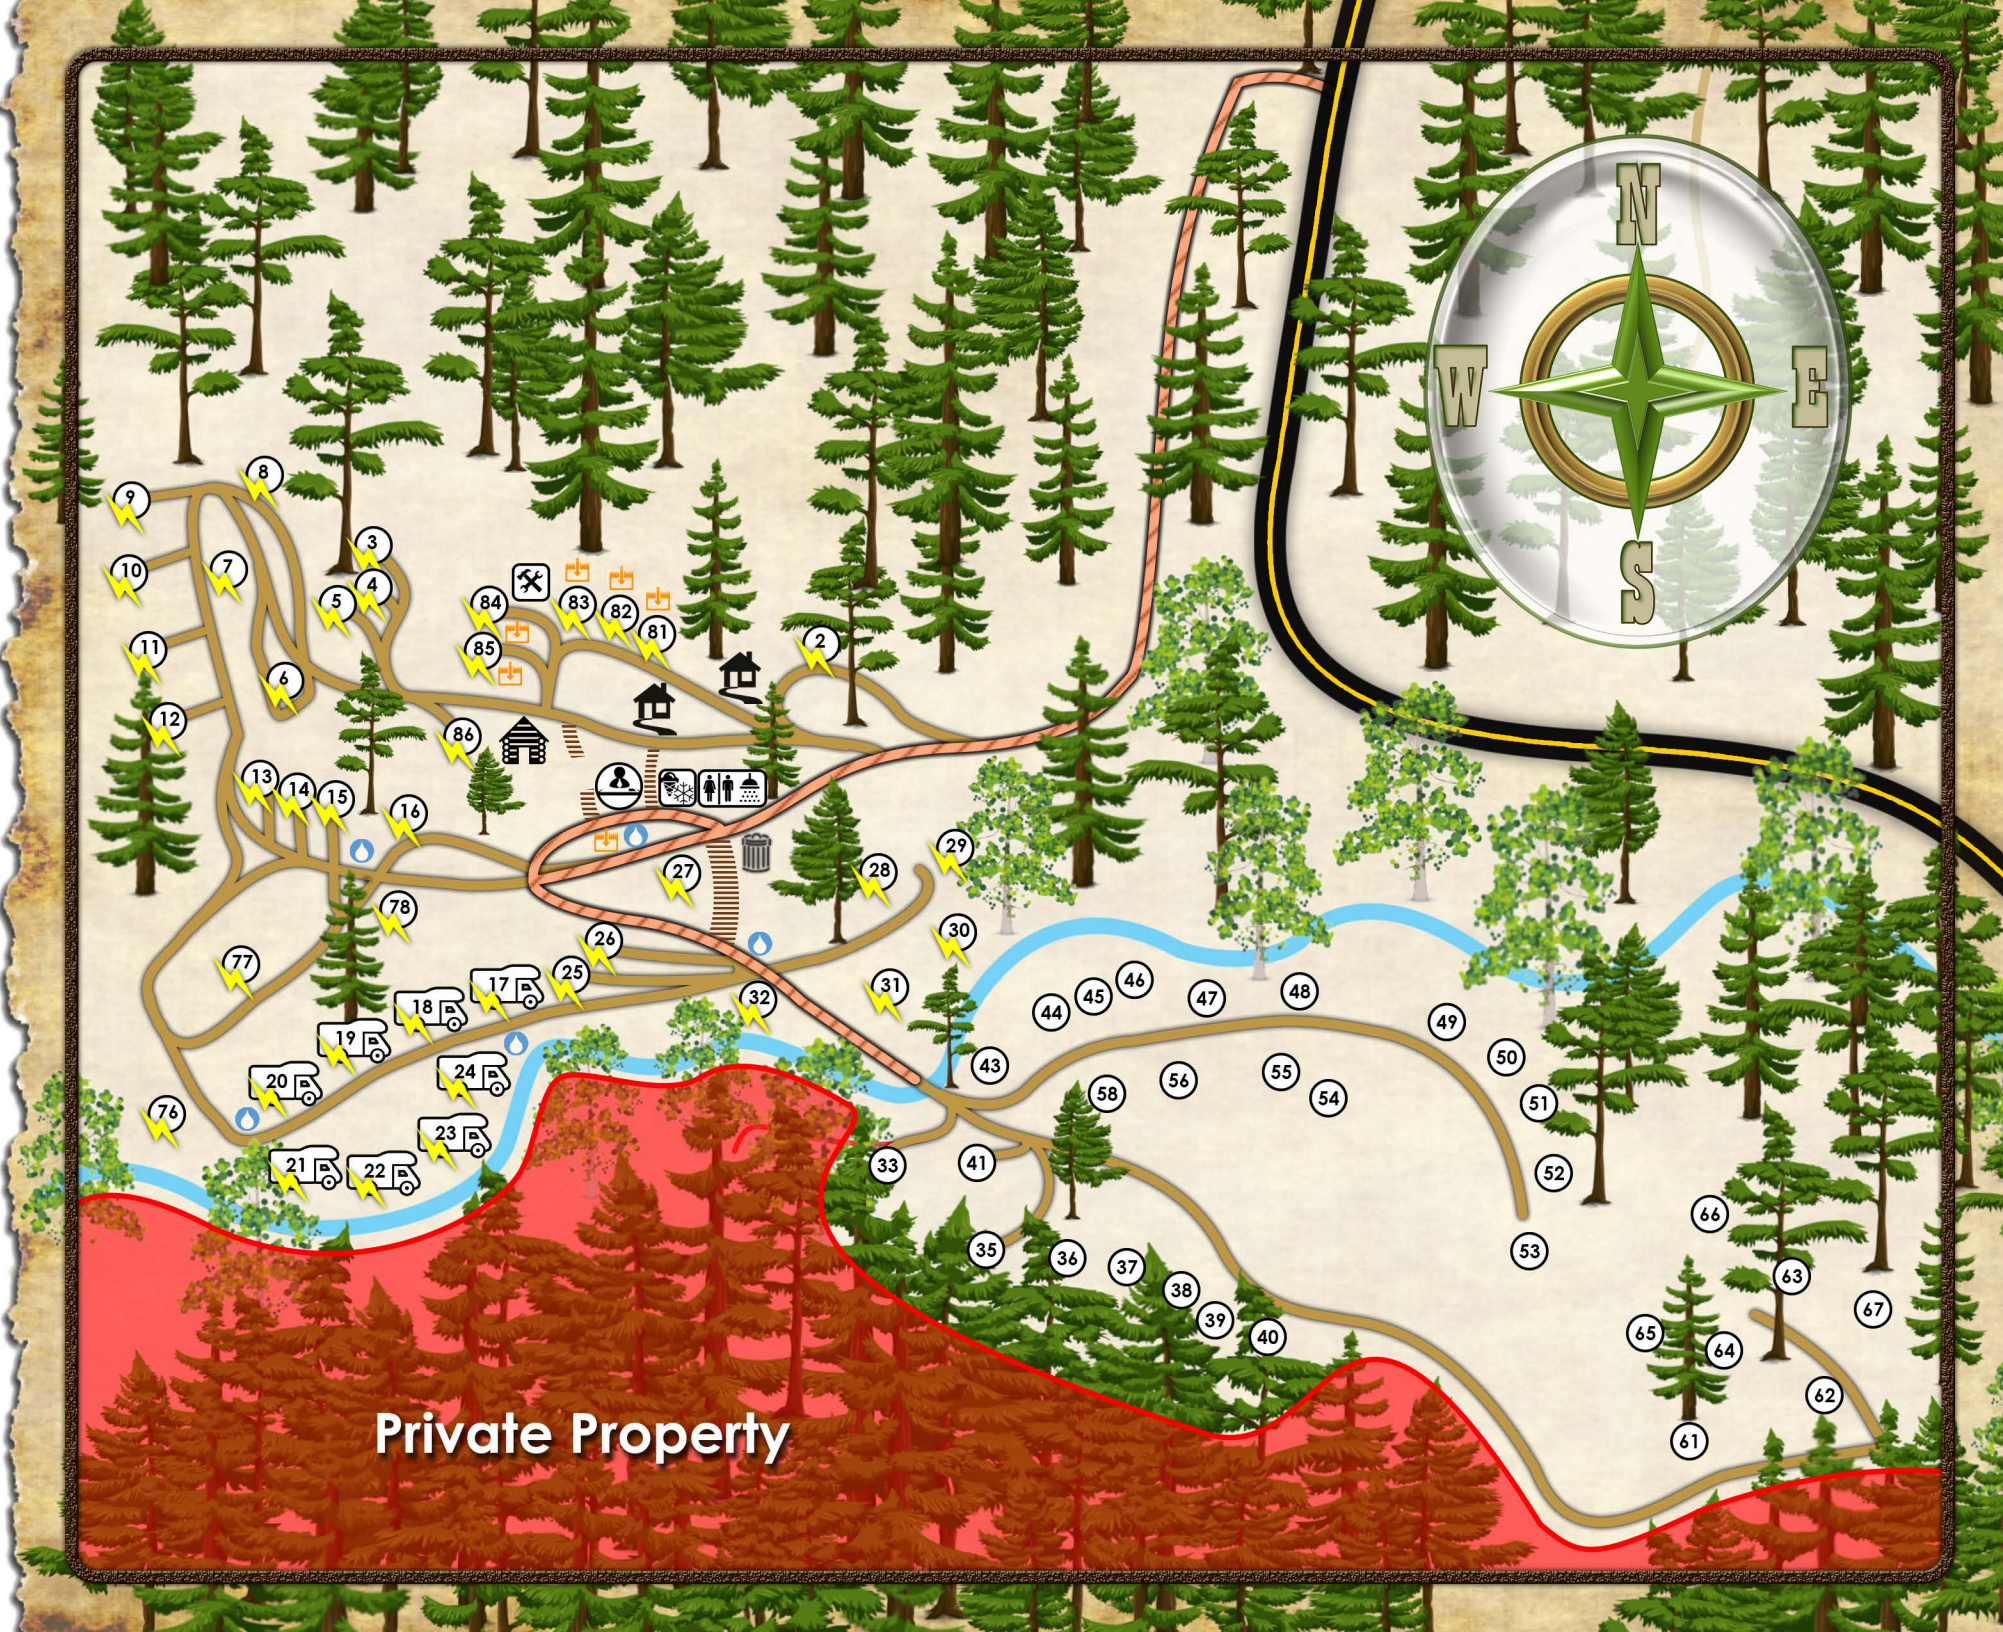

Lost Burro campground

Roads & Creek Bed

-  Teller County Road
-  Entrance & Parking
-  Campground Roads
-  Creek Bed

Buildings

-  Main Office
-  Snacks & Ice
-  Restrooms & Showers
-  Residential
-  Garage

Sites

-  Cabin
-  Tent Site
-  Electric Hookup Site
-  RV Hookup Site

Amenities

-  Dump Station
-  Trash
-  Water Station

Private Property